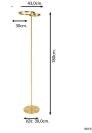

Specifications Eglo Floor Lamp
Castelpoto 1 Steel Brass 28W 1850lm -
827-840-865 CCT | Dimmable

[View Product](#)

General Information

SKU	254579
EAN	9008606357321
Brand	Eglo
Manufacturer Name	LED-CCT-STL M.TOUCH MS-GEB. 'CASTELPOTO
Any Lamp all-in warranty	5 Years
Average Lifetime (h)	15000

Technical Information

Technology	LED Integrated
Voltage (V)	220-240
Dimmable	Dimmable when using a Dimmable Bulb
Colour Code	827 Extra Warm White, 840 Cool White, 865 Daylight
Colour temperature (Kelvin)	2700 Extra Warm White, 4000 Cool White, 6500 Daylight
Colour Rendering (Ra)	80-89
Colour of Light	White
Light colour options	CCT
Luminous Efficacy (lm/W)	66.071428571429
Mounting Method	Floor
Emergency Lighting	No Emergency Unit
Product Type Category	LED Decorative Lighting

Fixture Information

Fixture Connection	Terminal block
IP-rating	IP20
Colour of the Fixture	Brass
Housing	Steel
Series	Castelpoto 1

Dimensions

Length (mm)	430
Width (mm)	300
Height (mm)	1800

Sensor Information