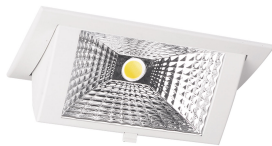

Specifications LED Downlight Wallwasher Wally Medium White 27W 3700lm 78x100D - 830 Warm White - 238x145mm

[View Product](#)

General Information

SKU	220715
EAN	8720584027263
Brand	Lumi Parts
Manufacturer Name	WallWasher recessed Wally medium LED SLM3000 white 3000K Philips, incl. driver
Any Lamp all-in warranty	5 Years
Average Lifetime (h)	50000

Technical Information

Tiltable	Yes
Technology	LED Integrated
Voltage (V)	220-240
Dimmable	Not Dimmable
Colour Code	830 Warm White
Colour temperature (Kelvin)	3000 Warm White
Colour Rendering (Ra)	80-89
Colour of Light	White
Light colour options	Single Color
Driver Included	Yes
Beam Angle (degree)	78x100
Luminous Efficacy (lm/W)	137

Power factor	>0.90
Installation Depth (mm)	107
Optical Cover	Glass
Product Type Category	LED Downlight

Fixture Information

Mounting Method	Recessed
Cut out (mm)	218x125
IP-rating	IP20
Housing	Aluminium
Colour of the Fixture	White
Colour of material	White
Fixture Connection	PIP [Push-in connector and pull relief]
Series	Wally Medium