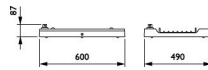

Specifications Philips LED Highbay GentleSpace BY483P 162W 25000lm 44D - 840 Cool White | IP65 - Dali Dimmable

[View Product](#)