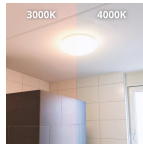

Specifications Noxion LED Bulkhead Corido White 22W 2075lm - 840 Cool White | 410mm - IP44 - Emergency 1H

[View Product](#)

General Information

SKU	245477
EAN	8719157043427
Brand	Noxion
Manufacturer Name	Noxion LED Ceiling Light Corido IP44 22W 4000K Ø410mm + Emergency integration OMIM01.LD.0052
Any Lamp all-in warranty	4 Years
Average Lifetime (h)	30000

Technical Information

Technology	LED Integrated
Including bulb	Yes
Dimmable	Not Dimmable
Luminous Efficacy (lm/W)	94
Optical Cover	Polycarbonate (PC)
Product Type Category	LED Bulkhead

Fixture Information