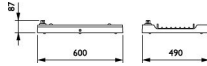

Specifications Philips LED Highbay GentleSpace BY481P 232W 35000lm 44D - 840 Cool White | IP65 - Dali Dimmable

[View Product](#)