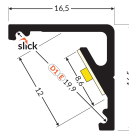

[View Product](#)

General Information

SKU	251769
EAN	5901597258506
Brand	Topmet
Manufacturer Name	Profile CABI12 E slide - 1m - Complete set - Black
Full box quantity	70

Technical Information

Product Type Category	Accessory - LED Strip

Dimensions

Length (mm)	1000

Sensor Information

Type of sensor	No Sensor

Why Any-lamp?

💡 Order from the **largest lighting specialist** in Europe 📄 **Customised** quotation

🏆 Up to **7 years warranty** ↩️ **Easy** return process