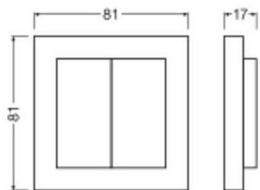

Specifications Ledvance Switch For Lighting Control | Kinetic Direct | White

[View Product](#)

General Information

SKU	256346
EAN	4099854589812
Brand	Ledvance
Manufacturer Name	SWITCH KINETIC DIRECT 4B WT G ZB
Full box quantity	1
Any Lamp all-in warranty	5 Years

Technical Information

Lighting Control	Zigbee
Operating Temperature	-25 to +65
Colour of material	White
Product Type Category	Accessory - Switchgear Smart

Dimensions

Length (mm)	17
Height (mm)	17
Width (mm)	81

[Whv Any-lamp?](#)

Order from the **largest lighting specialist** in Europe **Customised** quotation

Up to **7 years warranty**

Easy return process