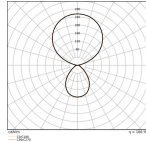

Specifications Ledvance LED Floor Lamp Compact Grey 88W 12600lm - 840 Cool White | Dimmable