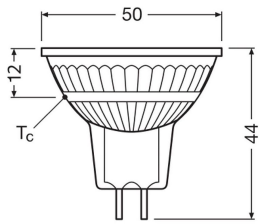

Specifications Ledvance LED Reflector GU5.3 MR16 3.4W 345lm 36d - 830 Warm White | Replaces 35W

[View Product](#)

General Information

SKU	256764
EAN	4099854457647
Brand	Ledvance
Manufacturer Name	LED MR16 P 3.4W 830 GU5.3
Full box quantity	1
Any Lamp all-in warranty	4 Years
Energy efficiency class	E
Average Lifetime (h)	15000

Technical Information

Technology	LED
Product Type Category	GU5.3 LED
Voltage (V)	12
Beam Angle (degree)	36
Dimmable	Not Dimmable
Cap / Base	GU5.3
Colour Code	830 Warm White
Colour temperature (Kelvin)	3000 Warm White
Colour Rendering (Ra)	80-89
Colour of Light	White

Light colour options Single Color

Luminous Efficacy (lm/W) 101

Power factor >0.50

Type of sensor No Sensor

Lamp Information

Bulb finish Clear

Dimensions

Height (mm) 46

Length (mm) 44

Diameter (mm) 50

Shape Reflector

Exact shape PAR16

Why Any-lamp?

 Order from the **largest lighting specialist** in Europe  **Customised** quotation

 Up to **7 years warranty**  **Easy** return process