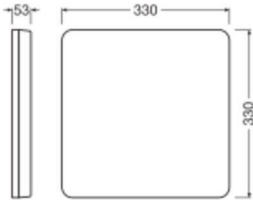

## Specifications Ledvance LED Bulkhead Surface Flat Light Sources Square White 16W 2660lm - 830-840 CCT | 300mm - IP20

[View Product](#)

## Dimensions

Length (mm)	330
Width (mm)	330
Height (mm)	53