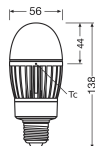

**Specifications Ledvance LED Bulb HQL
LED P E27 14.5W 2000lm - 840 Cool
White | Replaces 50W**

[View Product](#)

General Information

SKU	247164
EAN	4099854040627
Brand	Ledvance
Manufacturer Name	HQL LED P 2000LM 14,5W 840 E27 LEDV
Full box quantity	6
Any Lamp all-in warranty	5 Years
Energy efficiency class	D
Average Lifetime (h)	60000

Technical Information

Technology	LED
Product Type Category	E27 LED
Voltage (V)	220-240
Dimmable	Not Dimmable
Cap / Base	E27 (Edison screw)
Colour Code	840 Cool White
Colour temperature (Kelvin)	4000 Cool White
Colour Rendering (Ra)	80-89
Colour of Light	White
Light colour options	Single Color

Luminous Efficacy (lm/W) 138

Type of sensor No Sensor

Lamp Information

UV Filter No

Bulb finish Frosted

Series HQL LED P

Dimensions

Length (mm) 138

Diameter (mm) 55

Shape Elliptical

Why Any-lamp?

 Order from the **largest lighting specialist** in Europe  **Customised** quotation

 Up to **7 years warranty**  **Easy** return process