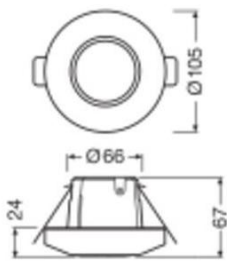

## Specifications Ledvance Dali-2 Sensors Light/Presence-40X5 IR Recessed

[View Product](#)

### Technical Information

Voltage (V)	10-22,5
Fixture Connection	Screwless terminal
Mounting Method	Recessed
Product Type Category	Accessory - Sensor

### Dimensions

Height (mm)	67
Width (mm)	105

Diameter (mm) 105

## Sensor Information

---

Type of sensor Light Sensor

Sensor Reach (m) 40x5

Sensor Detection Angle (degree) 360