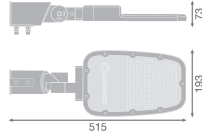

Specifications Ledvance LED Floodlight  
 Area Medium Grey 65W 8450lm 160x58D  
 - 827 Extra Warm White | IP66 -  
 Symmetrical

[View Product](#)

## Technical Information

Technology	LED Integrated
Voltage (V)	220-240
Dimmable	Not Dimmable
Colour Code	727 Extra Warm White
Colour temperature (Kelvin)	2700 Extra Warm White
Colour Rendering (Ra)	70-79
Colour of Light	White
Light colour options	Single Color
Beam Angle (degree)	160x58
Power factor	>0.90
Product Type Category	LED Streetlight

## Fixture Information

Mounting Method	Side entry
Light Distribution	Symmetrical
IP-rating	IP66
Impact Protection (IK)	IK08 - 5 joules
Operating Temperature	-30 to +50
Colour of the Fixture	Grey
Housing	Aluminium
Colour of material	Grey
Series	RV20ST

## Dimensions

Length (mm)	513
Width (mm)	73
Height (mm)	193