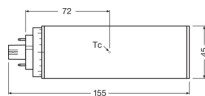

[View Product](#)

General Information

SKU	240824
EAN	4058075559431
Brand	Osram
Manufacturer Name	DULUXTE32LED 16W/830230VHFGX24Q10X1
Full box quantity	10
Any Lamp all-in warranty	3 Years
Energy efficiency class	F
Average Lifetime (h)	30000

Technical Information

Technology	LED
Dimmable	Not Dimmable
Cap / Base	GX24q-3 (4-pins)
Number of pins	4
Colour Code	830 Warm White
Colour temperature (Kelvin)	3000 Warm White
Colour Rendering (Ra)	80-89
Colour of Light	White
Light colour options	Single Color
Luminous Efficacy (lm/W)	101.3
Requires Ballast	Yes
Product Type Category	PL-T / Dulux-T T-E LED