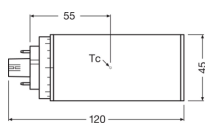

[View Product](#)

General Information

SKU	240820
EAN	4058075559349
Brand	Osram
Manufacturer Name	DULUXTE18LED 7W/830 230VHFGX24Q10X1
Full box quantity	10
Any Lamp all-in warranty	3 Years
Energy efficiency class	F
Average Lifetime (h)	30000

Technical Information

Technology	LED
Dimmable	Not Dimmable
Cap / Base	GX24q-2 (4-pins)
Number of pins	4
Colour Code	830 Warm White
Colour temperature (Kelvin)	3000 Warm White
Colour Rendering (Ra)	80-89
Colour of Light	White
Light colour options	Single Color
Luminous Efficacy (lm/W)	102.9
Requires Ballast	Yes