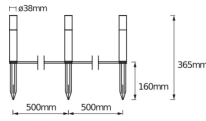

Specifications Ledvance Smart+ WiFi LED Garden Pole 3 Dot Extention 3.1W 108lm | RGBW

[View Product](#)

General Information

SKU	243961
EAN	4058075478251
Brand	Ledvance
Manufacturer Name	SMART WIFI GARDEN POLE RGBW 3PEXT LEDV

Length (mm)

38

Width (mm)

38

Sensor Information

Type of sensor

No Sensor

Why Any-lamp?