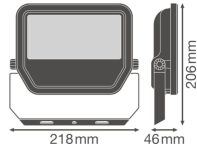

Specifications Ledvance LED Floodlight GEN 3 Black 50W 5500lm 100D - 830 Warm White | IP65 - Symmetrical

[View Product](#)

## Technical Information

Technology	LED Integrated
Voltage (V)	220-240
Dimmable	Not Dimmable
Colour Code	830 Warm White
Colour temperature (Kelvin)	3000 Warm White
Colour Rendering (Ra)	80-89
Colour of Light	White
Light colour options	Single Color
Luminous Efficacy (lm/W)	110
Beam Angle (degree)	100
Power factor	>0.90
Product Type Category	LED Floodlight

## Fixture Information

---

Mounting Method	Surface
Fixture Connection	Cable, 3-pole
Optical Cover	Glass
Light Distribution	Symmetrical
IP-rating	IP65
Impact Protection (IK)	IK07 - 2 joules
Operating Temperature	-30 to +50
Colour of the Fixture	Black
Housing	Aluminium
Colour of material	Black
Series	Performance

## Dimensions

---

Length (mm)	206
Width (mm)	218
Height (mm)	46