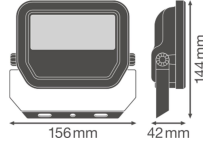

[View Product](#)

General Information

SKU	239592
EAN	4058075420991
Brand	Ledvance
Manufacturer Name	FL PFM 20W/3000K SYM 100 WT
Any Lamp all-in warranty	5 Years
Average Lifetime (h)	70000

Technical Information

Technology	LED Integrated
Voltage (V)	220-240
Dimmable	Not Dimmable
Colour Code	830 Warm White
Colour temperature (Kelvin)	3000 Warm White
Colour Rendering (Ra)	80-89
Colour of Light	White
Light colour options	Single Color
Luminous Efficacy (lm/W)	110
Beam Angle (degree)	100
Power factor	>0.90
Product Type Category	LED Floodlight