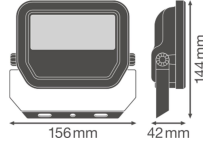

[View Product](#)

General Information

SKU	239591
EAN	4058075420960
Brand	Ledvance
Manufacturer Name	FL PFM 20W/3000K SYM 100 BK
Any Lamp all-in warranty	5 Years
Average Lifetime (h)	70000

Technical Information

Technology	LED Integrated
Voltage (V)	220-240
Dimmable	Not Dimmable
Colour Code	830 Warm White
Colour temperature (Kelvin)	3000 Warm White
Colour Rendering (Ra)	80-89
Colour of Light	White
Light colour options	Single Color
Luminous Efficacy (lm/W)	110
Beam Angle (degree)	100
Power factor	>0.90
Product Type Category	LED Floodlight