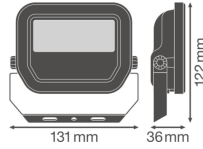

Specifications Ledvance LED Floodlight
 GEN 3 White 10W 1200lm 100D - 865
 Daylight | IP65 - Symmetrical

[View Product](#)

General Information

SKU	239590
EAN	4058075420946
Brand	Ledvance
Manufacturer Name	FL PFM 10W/6500K SYM 100 WT
Any Lamp all-in warranty	5 Years
Average Lifetime (h)	70000

Technical Information

Technology	LED Integrated
Voltage (V)	220-240
Dimmable	Not Dimmable
Colour Code	865 Daylight
Colour temperature (Kelvin)	6500 Daylight
Colour Rendering (Ra)	80-89
Colour of Light	White
Light colour options	Single Color
Luminous Efficacy (lm/W)	120
Beam Angle (degree)	100
Power factor	>0.90
Product Type Category	LED Floodlight

Fixture Information

Mounting Method	Surface
Fixture Connection	Cable, 3-pole
Optical Cover	Glass
Light Distribution	Symmetrical
IP-rating	IP65
Impact Protection (IK)	IK07 - 2 joules
Operating Temperature	-30 to +50
Colour of the Fixture	White
Housing	Aluminium
Colour of material	White
Series	Performance

Dimensions

Length (mm)	122
Width (mm)	131
Height (mm)	36

Sensor Information

Type of sensor	No Sensor
----------------	-----------

Why Any-lamp?

 Order from the **largest lighting specialist** in Europe  **Customised** quotation