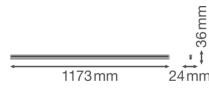

Specifications Ledvance LED Batten Linear Compact High Output 20W  
2000lm - 830 Warm White | 120cm

[View Product](#)

## Technical Information

Technology	LED Integrated
Voltage (V)	220-240
Dimmable	Not Dimmable
Colour of Light	White
Colour Code	830 Warm White
Colour temperature (Kelvin)	3000 Warm White
Colour Rendering (Ra)	80-89
Light colour options	Single Color
Luminous Efficacy (lm/W)	100
Power factor	>0.50
Including bulb	Yes
Suitable for Outdoor	No
Length	120cm
Product Type Category	LED Batten

## Fixture Information

---

Mounting Method	Surface
IP-rating	IP20
Impact Protection (IK)	IK03 - 0.35 joule
Housing	PC (Polycarbonate)
Colour of the Fixture	White
Colour of material	White
Emergency Lighting	No Emergency Unit
Series	Linear

## Dimensions

---

Length (mm)	1173
Width (mm)	24
Height (mm)	36