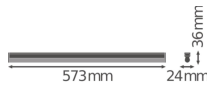

Specifications Ledvance LED Batten Linear Compact High Output 10W
1000lm - 830 Warm White | 60cm

[View Product](#)

General Information

SKU	234125
EAN	4058075106277
Brand	Ledvance
Manufacturer Name	LN COMP HO 600 10W/3000K
Any Lamp all-in warranty	5 Years
Average Lifetime (h)	50000

Technical Information

Technology	LED Integrated
Voltage (V)	220-240
Dimmable	Not Dimmable
Colour of Light	White
Colour Code	830 Warm White
Colour temperature (Kelvin)	3000 Warm White
Colour Rendering (Ra)	80-89
Light colour options	Single Color
Luminous Efficacy (lm/W)	100
Power factor	>0.50
Including bulb	Yes
Suitable for Outdoor	No
Length	60cm
Product Type Category	LED Batten

Fixture Information

Mounting Method	Surface
IP-rating	IP20
Impact Protection (IK)	IK03 - 0.35 joule
Housing	PC (Polycarbonate)
Colour of the Fixture	White
Colour of material	White
Emergency Lighting	No Emergency Unit
Series	Linear

Dimensions

Length (mm)	573
Width (mm)	24
Height (mm)	36

Sensor Information

Type of sensor	No Sensor
----------------	-----------

Why Any-lamp?

 Order from the **largest lighting specialist** in Europe  **Customised** quotation