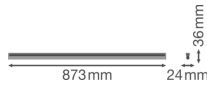

Specifications Ledvance LED Batten Linear Compact High Output 15W
1500lm - 830 Warm White | 90cm

[View Product](#)

General Information

SKU	234127
EAN	4058075106239
Brand	Ledvance
Manufacturer Name	LN COMP HO 900 15W/3000K
Any Lamp all-in warranty	5 Years
Average Lifetime (h)	50000

Technical Information

Technology	LED Integrated
Voltage (V)	220-240
Dimmable	Not Dimmable
Colour of Light	White
Colour Code	830 Warm White
Colour temperature (Kelvin)	3000 Warm White
Colour Rendering (Ra)	80-89
Light colour options	Single Color
Luminous Efficacy (lm/W)	100
Power factor	>0.50
Including bulb	Yes
Suitable for Outdoor	No
Length	90cm
Product Type Category	LED Batten

Fixture Information

Mounting Method	Surface
IP-rating	IP20
Impact Protection (IK)	IK03 - 0.35 joule
Housing	PC (Polycarbonate)
Colour of the Fixture	White
Colour of material	White
Emergency Lighting	No Emergency Unit
Series	Linear

Dimensions

Length (mm)	873
Width (mm)	24
Height (mm)	36

Sensor Information

Type of sensor	No Sensor
----------------	-----------

Why Any-lamp?

 Order from the **largest lighting specialist** in Europe  **Customised** quotation