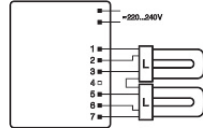

Specifications Osram QT-M
2X26-42/220-240 S

[View Product](#)

Product Details

Full box quantity 20

General Information

SKU	200310
EAN	4008321110022
Brand	Osram
Manufacturer Name	QT-M 2X26-42/220-240 S UNV1

Technical Information

Technology	Accessory
Maximum Wattage Rating	42
Dimmable	Not Dimmable
Product Type Category	Accessory - Fluorescent Ballast

Lamp Information

Series **QUICKTRONIC**

Why Any-lamp?

Order from the **largest lighting specialist** in Europe **Customised** quotation